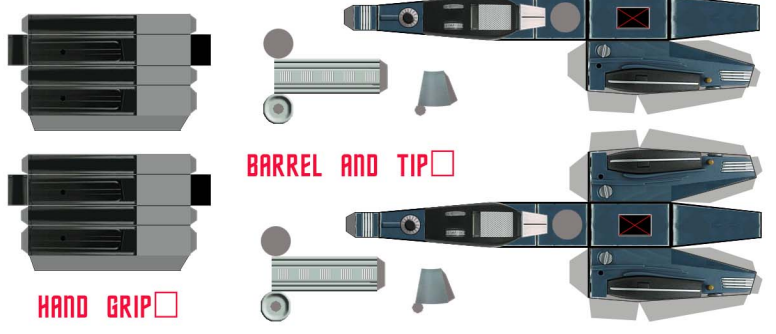

TRICORDER

BUILD OPEN OR CLOSED

USE THESE TO
GEAR UP YOUR
AWAY TEAM

PHASER: TYPE II

PHASER BODY

COMMUNICATOR

FOLD UP BOX WITH FLAP

CLIPBOARD

CHOOSE A SCREEN

WRENCH

FOLD UP

MED TOOLS

MED KIT