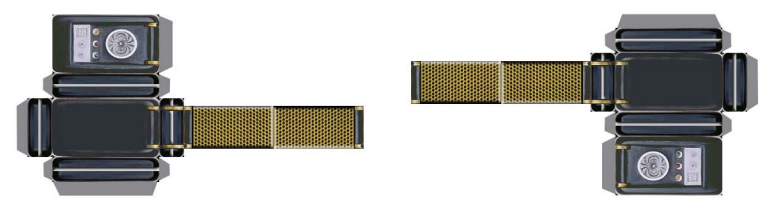

TRICORDER

BUILD OPEN OR CLOSED

USE THESE TO
GEAR UP YOUR
AWAY TEAM

PHASER: TYPE II

PHASER BODY

COMMUNICATOR

FOLD UP BOX WITH FLAP

CLIPBOARD

CHOOSE A SCREEN

WRENCH

FOLD UP

MED TOOLS

MED KIT