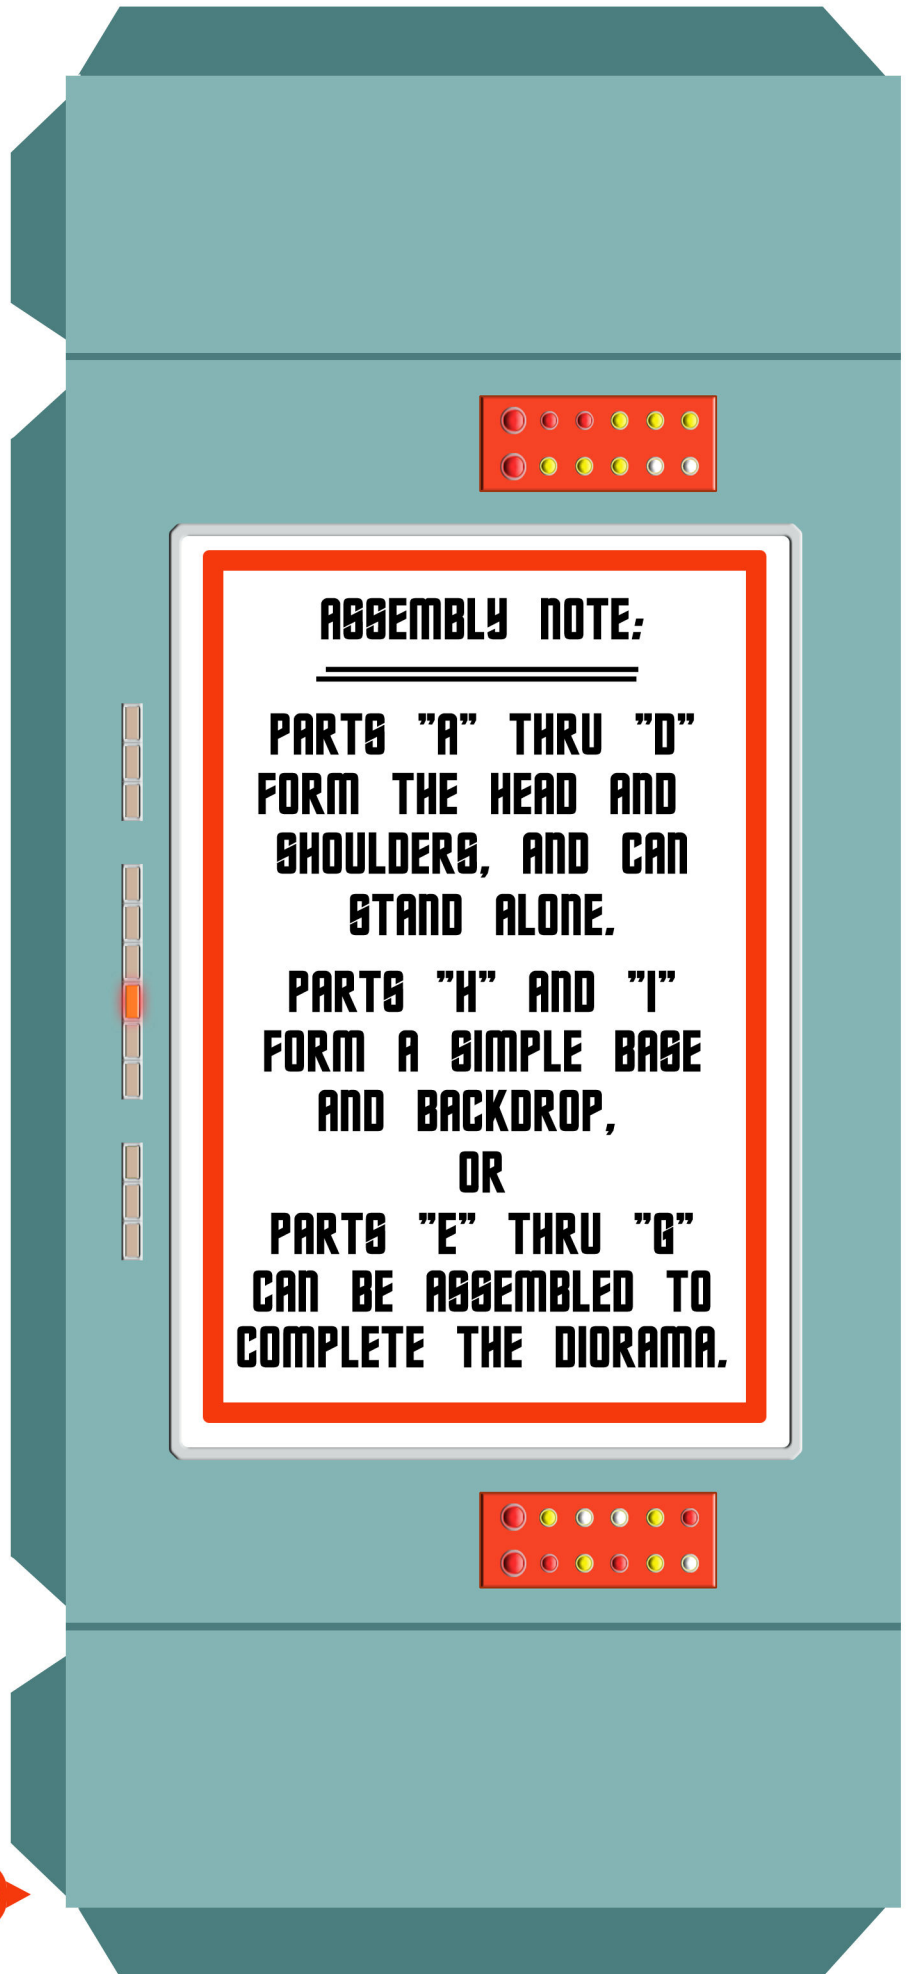

"BALOK"
FROM
STAR TREK
EPISODE #10

"THE CORBOMITE
MANEUVER"

B

D

A

C

THE PROFESSOR © 2007

ASSEMBLY NOTE:

**PARTS "A" THRU "D"
FORM THE HEAD AND
SHOULDERS, AND CAN
STAND ALONE.**

**PARTS "H" AND "I"
FORM A SIMPLE BASE
AND BACKDROP,**

OR

**PARTS "E" THRU "G"
CAN BE ASSEMBLED TO
COMPLETE THE DIORAMA.**