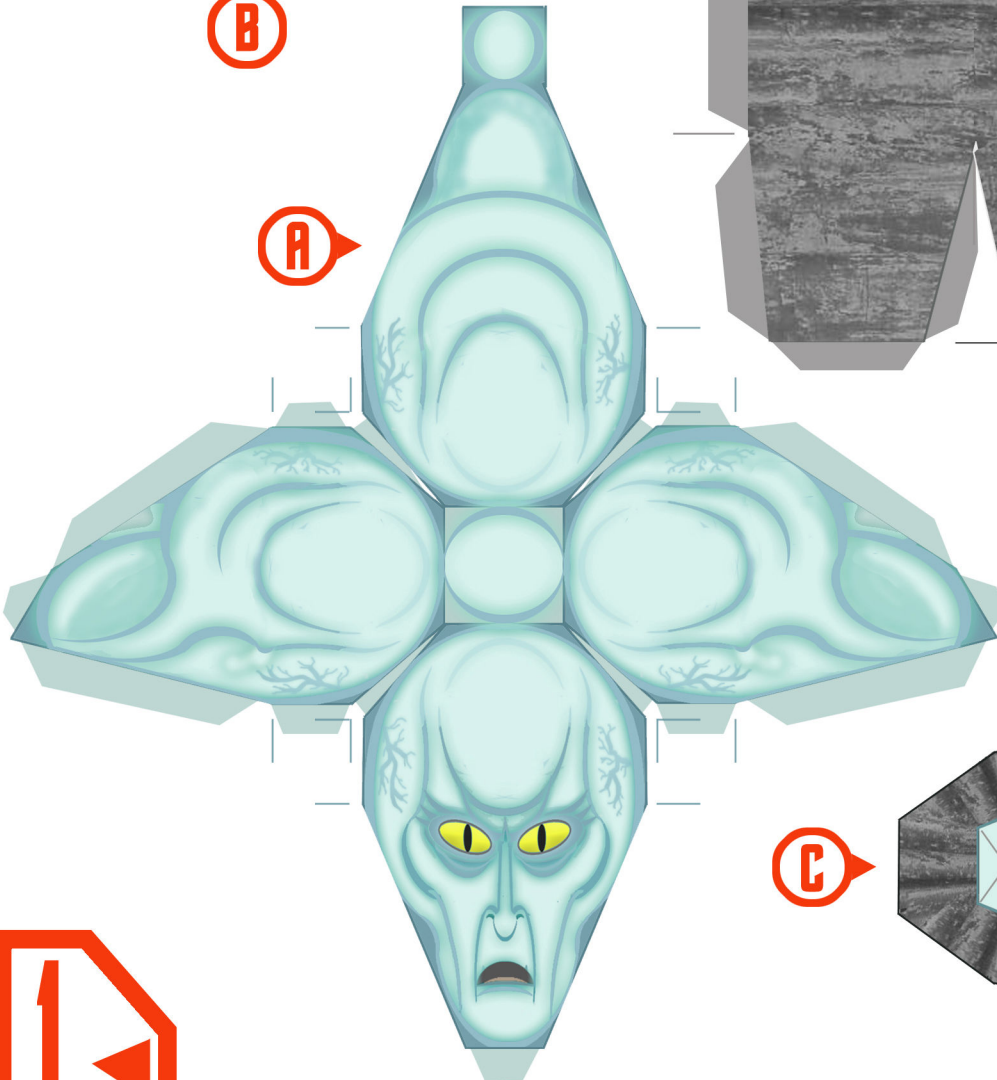

"BALOK"
FROM
STAR TREK
EPISODE #10

"THE CORBOMITE
MANEUVER"

B

D

A

C

THE PROFESSOR © 2007

ASSEMBLY NOTE:

**PARTS "A" THRU "D"
FORM THE HEAD AND
SHOULDERS, AND CAN
STAND ALONE.**

**PARTS "H" AND "I"
FORM A SIMPLE BASE
AND BACKDROP,**

OR

**PARTS "E" THRU "G"
CAN BE ASSEMBLED TO
COMPLETE THE DIORAMA.**