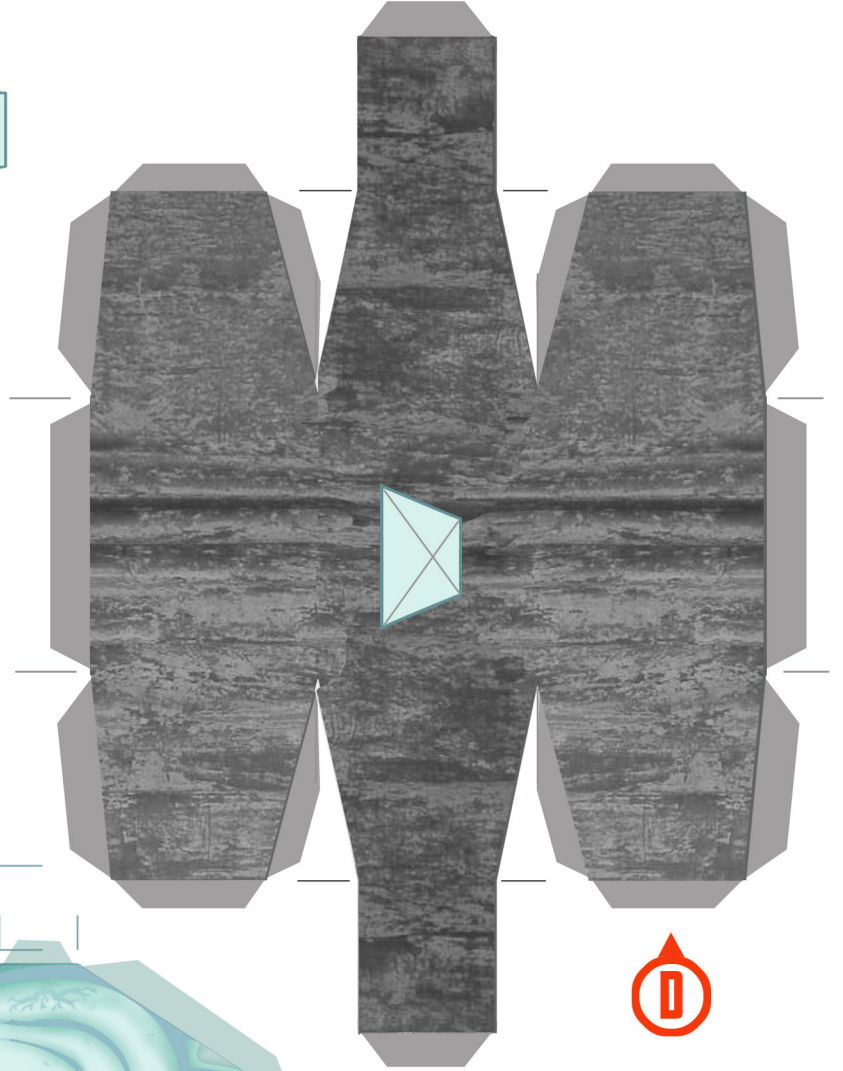

"BALOK"
FROM
STAR TREK
EPISODE #10

"THE CORBOMITE
MANEUVER"

B

D

A

C

THE PROFESSOR © 2007

ASSEMBLY NOTE:

**PARTS "A" THRU "D"
FORM THE HEAD AND
SHOULDERS, AND CAN
STAND ALONE.**

**PARTS "H" AND "I"
FORM A SIMPLE BASE
AND BACKDROP,**

OR

**PARTS "E" THRU "G"
CAN BE ASSEMBLED TO
COMPLETE THE DIORAMA.**